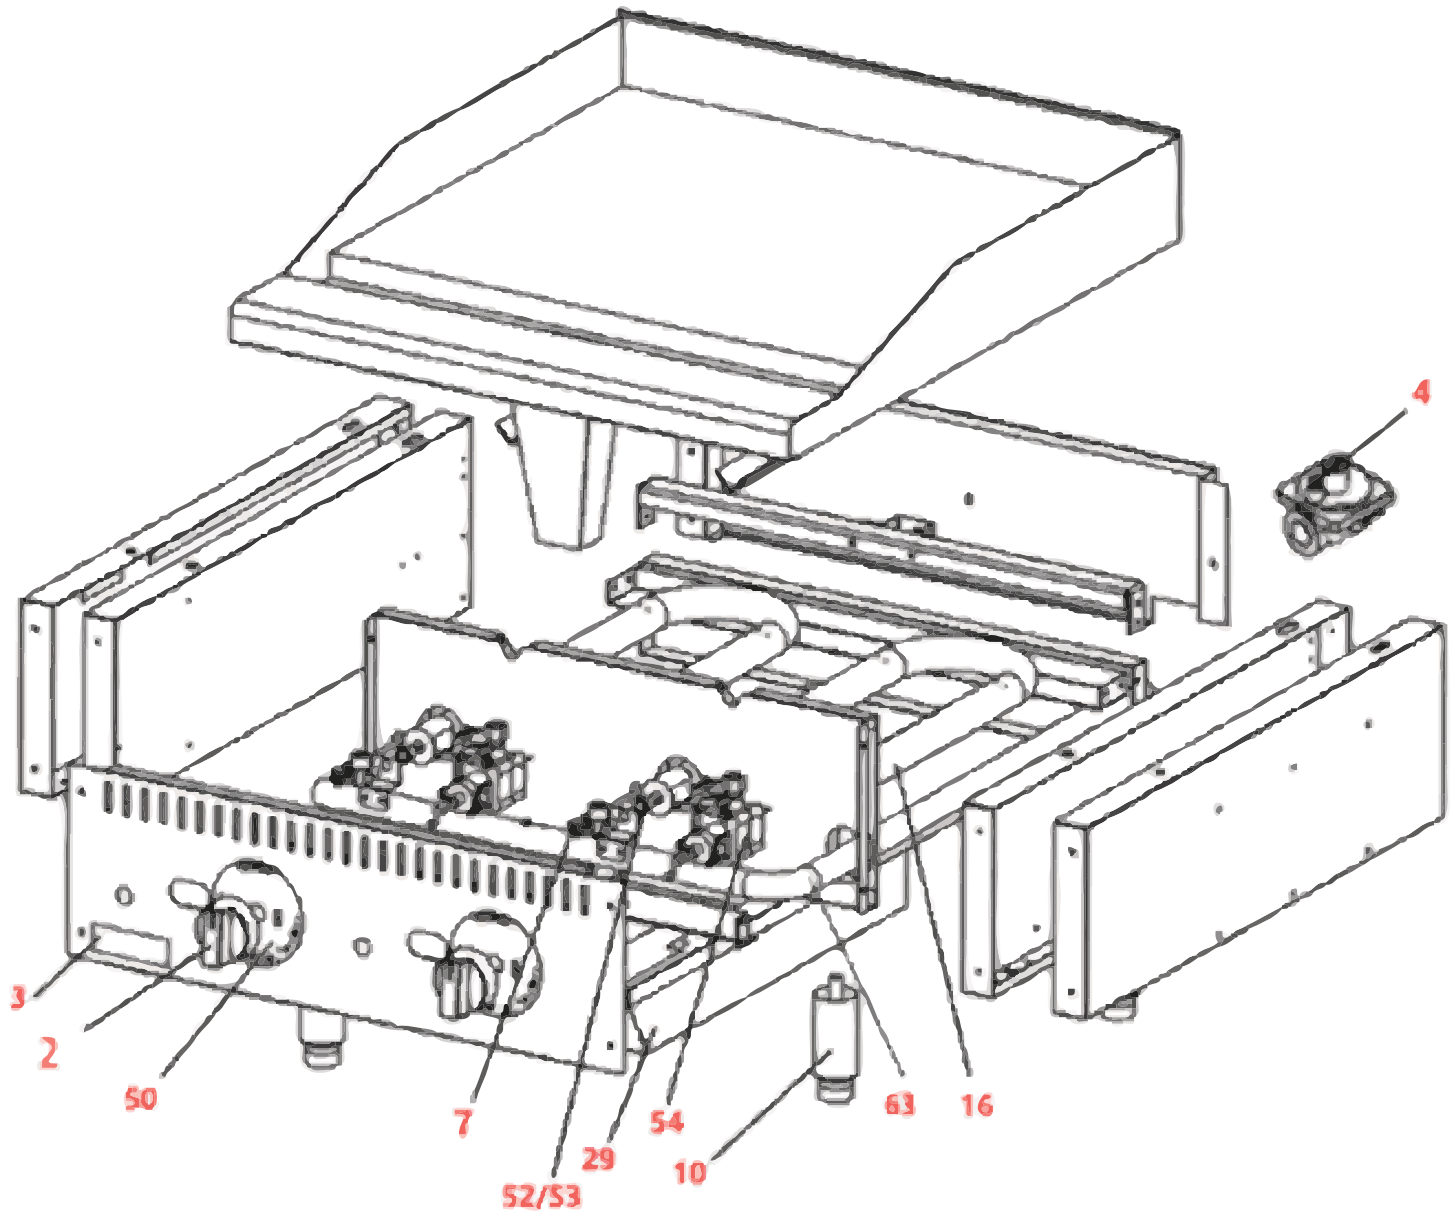

# Parts Breakdown

Model CE-CN-G48-TP 47373

# Parts Breakdown

---

## Model CE-CN-G48-TP 47373

Item No.	Description	Position	Item No.	Description	Position	Item No.	Description	Position
AI762	Knob (TP Griddle) for 47373	2	AI752	4" Adjustable Leg for 47373	10	AI756	Orifice-TP Griddle Nat for 47373	52
AI763	Nameplate for 47373	3	AI753	U Burner-Griddle & C Broiler for 47373	16	AI757	Orifice-TP Griddle LP for 47373	53
AI750	Regulator 4/10 for 47373	4	AI764	Grease Drawer for 47373	29	AI758	T-Stat Griddle (Pilot) Thermostat for 47373	54
AI751	Pilot Valve 1 to 1 (Griddle CB) for 47373	7	AI755	Dial: 200-450F, T-Stat Griddle with Pilot for 47373	50			